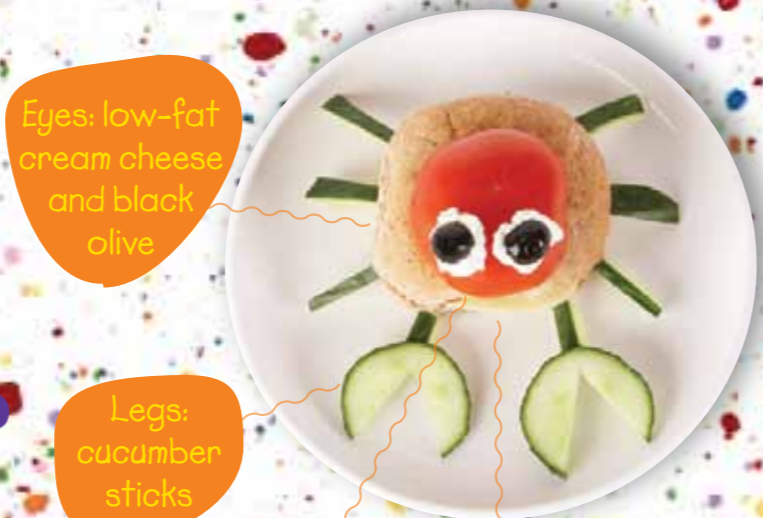

MIXER'S SANDWICH FUN!

Monster crunch

Eyes: sliced boiled egg and olive

Nose: cherry tomato

Hair: carrot sticks

Mouth: red pepper

Main sandwich: wholemeal sliced bread with houmous and grated carrot filling

Crazy crab

Eyes: low-fat cream cheese and black olive

Legs: cucumber sticks

Head: half a large tomato

Main sandwich: wholemeal roll with low-fat cheese and tomato filling

Flower power

Centre: cherry tomato

Leaves: lettuce leaves

Stem: cucumber sticks

Petals: red pepper

Main sandwich: wholemeal sliced bread with low-fat cream cheese, cut into the shape of a flower

Fish food

Tail: lettuce leaves

Fins: cucumber slices

Main sandwich: wholemeal sliced bread with boiled-egg slices and sliced tomato filling

Door: low-fat cheese and black olive

Peter pig

Ears: cucumber slices

Eyes: sliced radish and black olive

Nose: low-fat cheese and black olive

Grass: lettuce leaves

Main sandwich: wholemeal sliced bread with sliced tomato and tuna sweetcorn mix filling