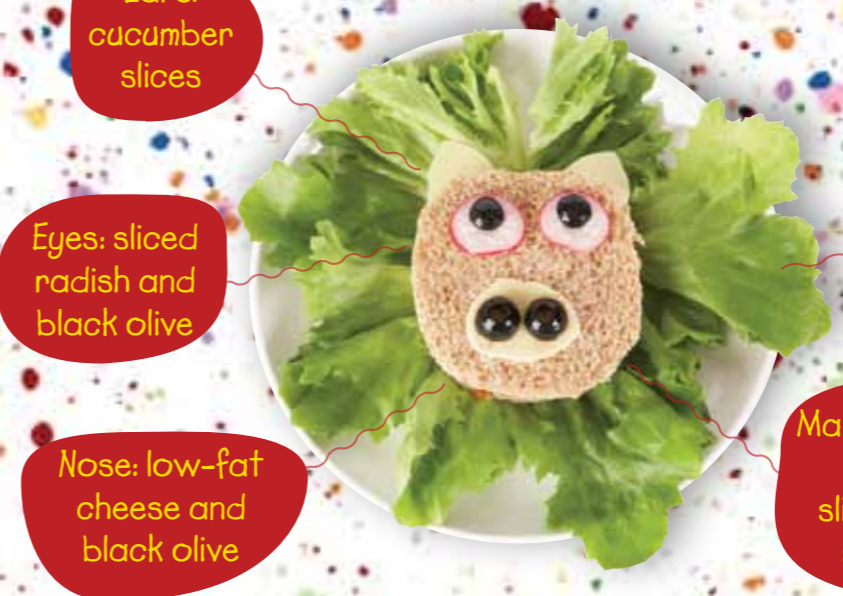

MIXER'S SANDWICH FUN!

Monster crunch

Eyes: sliced boiled egg and olive

Nose: cherry tomato

Hair: carrot sticks

Mouth: red pepper

Main sandwich: wholemeal sliced bread with houmous and grated carrot filling

Crazy crab

Stem: cucumber sticks

Petals: red pepper

Main sandwich: wholemeal sliced bread with low-fat cream cheese, cut into the shape of a flower

Fish food

Tail: lettuce leaves

Fins: cucumber slices

Main sandwich: wholemeal sliced bread with boiled-egg slices and sliced tomato filling

Eye: sliced boiled egg and black olive

Hungry house

Roof: red pepper

Windows: carrot and cucumber

Grass: lettuce leaves

Main sandwich: wholemeal sliced bread with chicken and lettuce filling

Flower: sliced boiled egg and black olive

Door: low-fat cheese and black olive

Peter pig

Ears: cucumber slices

Eyes: sliced radish and black olive

Nose: low-fat cheese and black olive

Grass: lettuce leaves

Main sandwich: wholemeal sliced bread with sliced tomato and tuna sweetcorn mix filling